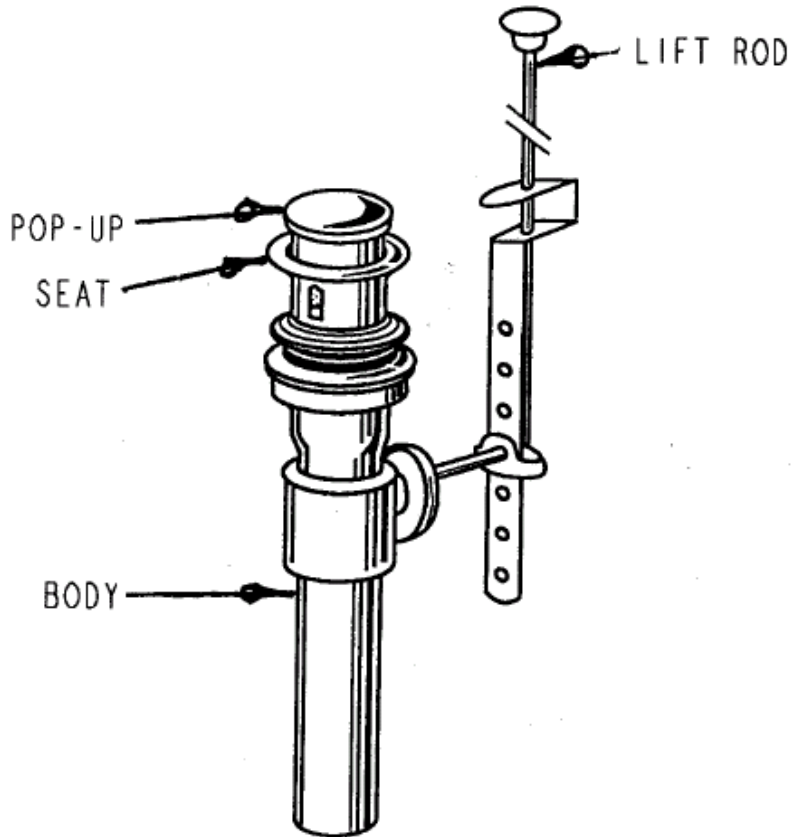

**Dearborn®
Brass**

4675 W. 160th St.
Cleveland, Ohio 44135
Ph: (800) 321-9532
Fax: (800) 321-9535
www.dearbornbrass.com

SUBMITTAL SPECIFICATION

**BRASS TUBULAR
ONE PIECE POP UP ASSEMBLY**

Engineering Specification: Dearborn Brass One Piece Pop Up Assembly is designed for use in tubular drain applications with lavatory sinks. Available in Chrome or Polished Brass Finish.

Job Reference

DESCRIPTION

- Chrome or Polished Brass Finish
- 20 Gauge Brass
- One Piece Assembly

✓	Product No.	Description	Carton Quantity	Carton Weight (lbs)
	759-1	1-¼" Pop Up Assembly – 1 Piece – Chrome – 20 Gauge	10	10
	759PB-3	1-¼" Pop Up Assembly – 1 Piece – Polished Brass – 20 Gauge	12	10