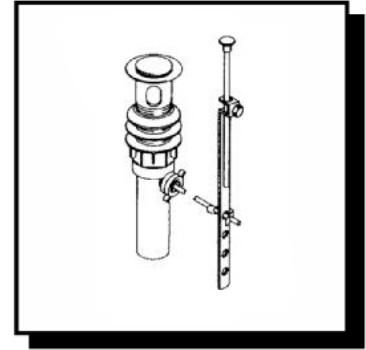

**Dearborn®
Brass**

4675 W. 160th St.
Cleveland, Ohio 44135
Ph: (800) 321-9532
Fax: (800) 321-9535
www.dearbornbrass.com

SUBMITTAL SPECIFICATION

**BRASS TUBULAR
ONE PIECE POP UP ASSEMBLY**

Engineering Specification: Dearborn Brass One Piece Pop Up Assembly is designed for use in tubular drain applications with lavatory sinks. Available in Chrome or Polished Brass Finish.

Job Reference

DESCRIPTION

- Chrome or Polished Brass Finish
- 20 Gauge Brass
- One Piece Assembly

✓	Product No.	Description	Carton Quantity	Carton Weight (lbs)
	759-1	1-¼" Pop Up Assembly – 1 Piece – Chrome – 20 Gauge	10	10
	759PB-3	1-¼" Pop Up Assembly – 1 Piece – Polished Brass – 20 Gauge	12	10